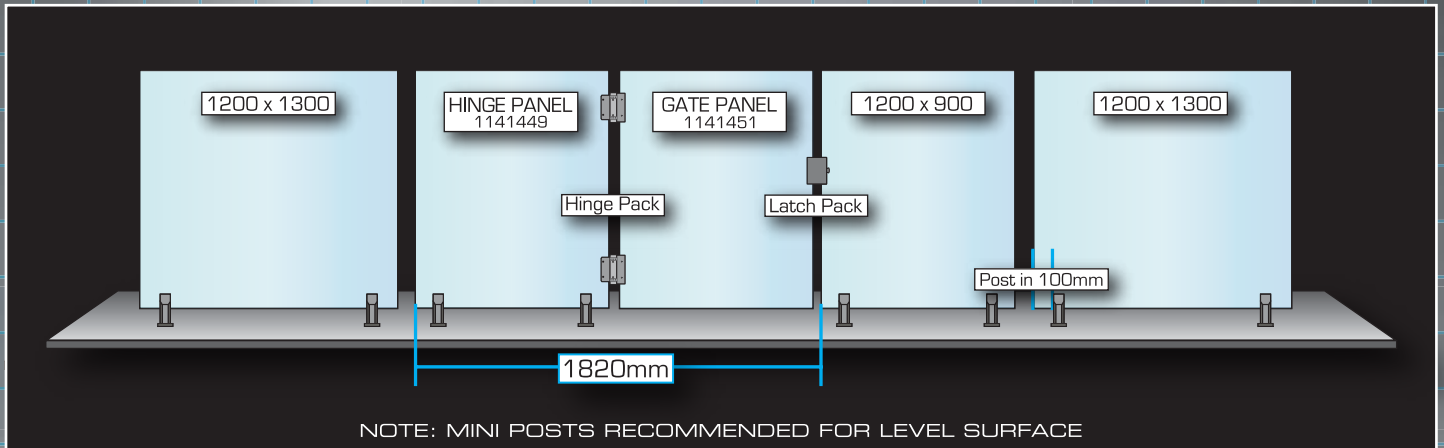

# FULLY FRAMELESS MINI POST SYSTEMS

MINI POST GLASS CLAMPS • MARINE GRADE STAINLESS STEEL & ANODISED ALUMINIUM POSTS  
 MINIMAL APPEARANCE • EASY DIY INSTALLATION • USE 1200mm GLASS RANGE  
 SPECIFIC GATE SYSTEM • AUSTRALIAN STANDARDS COMPLIANT

Description	Specs	Bunnings item number	#
<b>Hardware To Suit Aluminium &amp; Stainless Steel Mini Posts</b>			
Gate Panel	1200 x 900 x 10 mm	1141451	
Hinge Panel	1200 x 900 x 12mm	1141449	
Hinge Pack	2 self closing hinges for glass gate	1141371	
Latch Pack	Magnetic latch for glass gate	1141372	
Highgrove Install Kit	2 pairs of glass gripping gloves & silicone application spatula	1141369	
<b>Aluminium Mini Posts - Note: Glass will sit 70mm above ground level</b>			
Aluminium Post	160 mm anodised silver aluminium mini post	1141465	
Aluminium Post 6 Pack	160 mm anodised silver aluminium mini post x 6	1141634	
<b>Stainless Steel Mini Posts - Note: Glass will sit 45mm above ground level</b>			
Stainless Post	145 mm Stainless Steel Post	1141752	