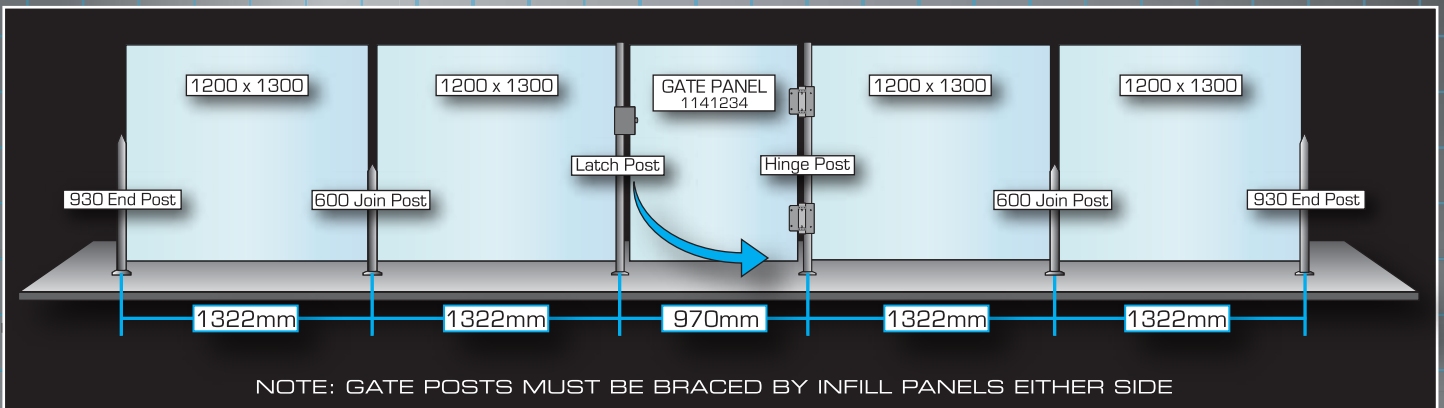

Description	Specs	Bunnings item number	#
<b>Hardware To Suit Aluminium &amp; Stainless Steel Mini Posts</b>			
Gate Panel	1200 x 900 x 10 mm	1141451	
Hinge Panel	1200 x 900 x 12mm	1141449	
Hinge Pack	2 self closing hinges for glass gate	1141371	
Latch Pack	Magnetic latch for glass gate	1141372	
Highgrove Install Kit	2 pairs of glass gripping gloves & silicone application spatula	1141369	
<b>Aluminium Mini Posts - Note: Glass will sit 70mm above ground level</b>			
Aluminium Post	160 mm anodised silver aluminium mini post	1141465	
Aluminium Post 6 Pack	160 mm anodised silver aluminium mini post x 6	1141634	
<b>Stainless Steel Mini Posts - Note: Glass will sit 45mm above ground level</b>			
Stainless Post	145 mm Stainless Steel Post	1141752	

Description	Specs	Bunnings item number	#
<b>Hardware To Suit 600mm &amp; 930mm Posts</b>			
Gate Panel	1200 x 900 x 10 mm	1141234	
Latch Post	1250 mm height - latch pre installed	1141232	
Hinge Post	1250 mm height - hinges pre installed	1141233	
Hinge Post - Corner	1250 mm height - hinges pre installed	1141452	
Highgrove Install Kit	2 pairs of glass gripping gloves & silicone application spatula	1141369	
Highgrove Silicone	300 ml tube neutral silver silicone (Approx 2 posts per tube)	1141364	
<b>600mm Balustrade Post Hardware</b>			
Corner Post	600 mm height	1141229	
Join Post	600 mm height	1141230	
End Post	600 mm height	1141231	
<b>930mm Pool Fence Post Hardware</b>			
Corner Post	930 mm height	1141743	
Join Post	930 mm height	1141740	
End Post	930 mm height	1141741	
<b>Inground Post Hardware</b>			
Join Post - inground	930 mm height with 400 mm footing	1141377	
End Post - inground	930 mm height with 400 mm footing	1141380	
Corner Post - inground	930 mm height with 400 mm footing	1141379	
Latch Post - inground	1250 mm height with 400 mm footing - latch pre installed	1141381	
Hinge Post - inground	1250 mm height with 400 mm footing - hinges pre installed	1141382	